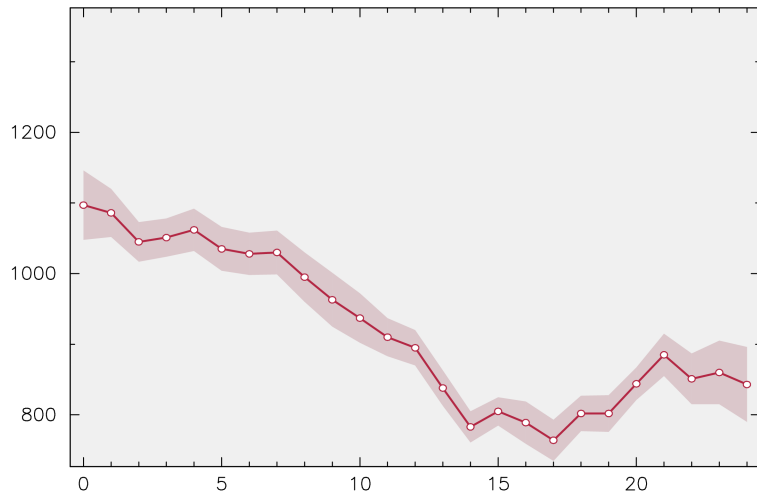

$12JUL12XF <3> Atmosphere path delay

SINTOTU3